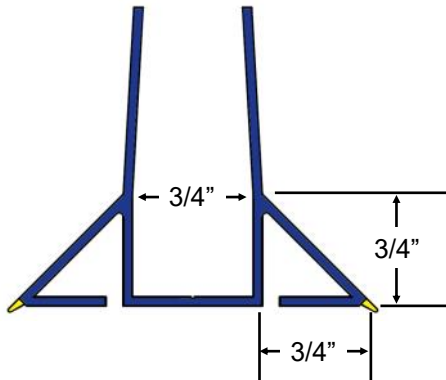

**NEW
PRODUCT!**

VICTORY BEAR ONE-PIECE BULKHEAD

NEW BULKHEAD FOR EASIER GLUING!

Introducing Victory Bear's new **#725 ONE-PIECE BULKHEAD DOUBLE CHAMFER** for 1x dimensional lumber or 3/4" plywood!

Designed with the same dimensions as our popular #767 Bulkhead, the #725 provides a more glue-friendly option, with the same labor-saving quality you've come to expect from Victory Bear.

Rigid PVC structure provides a superior finish, while the flexible PVC seal eliminates the need for caulking.

Unique bottom design allows the chamfered edges to seal against the slab, while providing ample surface contact area for easy glue adhesion.

High sides create stability, allowing easy insertion of the board while firmly holding it in place.

Pairs perfectly with Victory Bear #803 Topside Double Chamfer.

**FOR 1X DIMENSIONAL LUMBER
OR 3/4" PLYWOOD**