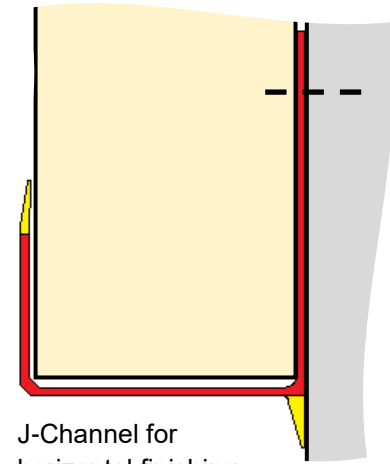

INSTALLATION

Step 1 - Align the Victory Bear J-Channel horizontally at the desired height and check for level. Nail or staple into place.

Step 2 - Align the Quick Clip vertically at desired spacing and check for plumb. Use a 3/4" to 1" nail to affix to the concrete wall through the nail fin.

Step 3 - Install the insulation board per the manufacturer's instructions. Board should be tucked under the Quick Clip "T" section for a tight seal.

Quick Clip seals seams between insulation panels.

J-Channel for horizontal finishing

QUICK CLIP DIMENSIONS

VICTORY BEAR J-CHANNEL

VICTORY BEAR QUICK CLIP

VICTORY BEAR J-CHANNEL PRODUCT INFORMATION

Part Number	Part Name	Pieces Per Box	Ft. Per Box
1540	J-Channel 1.0"	20	200
751	J-Channel 1.25"	20	200
769	J-Channel 1.5"	20	200
1158	J-Channel 1.75"	20	200
1541	J-Channel 2.0"	20	200
1153	J-Channel 2.5"	20	200
1547	J-Channel 2.75"-3.0"	20	200
1560	J-Channel 3.2"	20	200