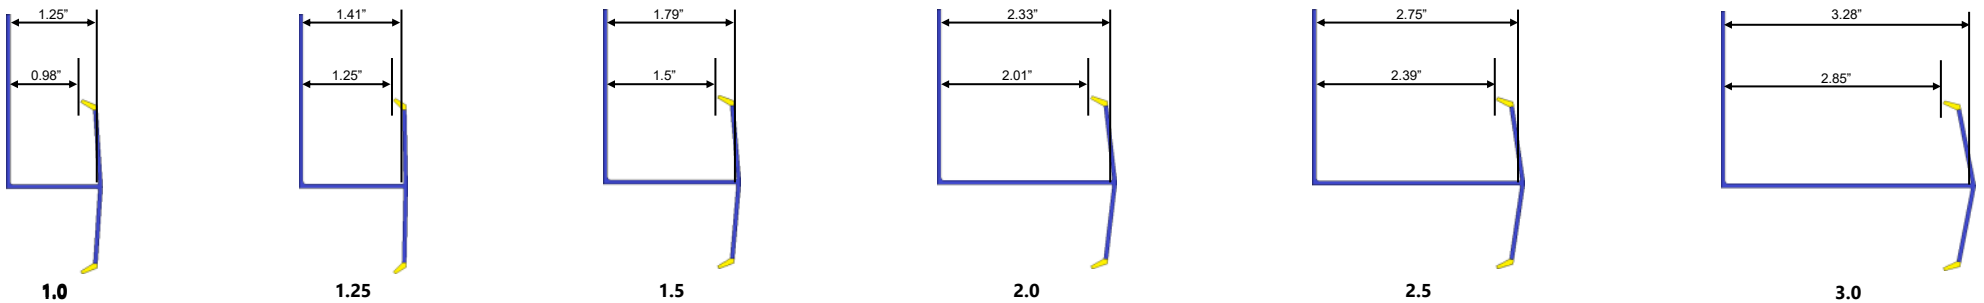

INSTALLATION

Step 1 - Align the Victory Bear J-Channel horizontally at the desired height and check for level. Nail or staple into place.

Step 2 - Align the Quick Clip vertically at desired spacing and check for plumb. Use a 3/4" to 1" nail to affix to the concrete wall through the nail fin.

Step 3 - Install the insulation board per the manufacturer's instructions. Board should be tucked under the Quick Clip "T" section for a tight seal.

Quick Clip seals seams between insulation panels.

J-Channel for horizontal finishing

QUICK CLIP DIMENSIONS

VICTORY BEAR J-CHANNEL

VICTORY BEAR QUICK CLIP

VICTORY BEAR J-CHANNEL PRODUCT INFORMATION

Part Number	Part Name	Pieces Per Box	Ft. Per Box
1540	J-Channel 1.0"	20	200
751	J-Channel 1.25"	20	200
769	J-Channel 1.5"	20	200
1158	J-Channel 1.75"	20	200
1541	J-Channel 2.0"	20	200
1153	J-Channel 2.5"	20	200
1547	J-Channel 2.75"-3.0"	20	200
1560	J-Channel 3.2"	20	200