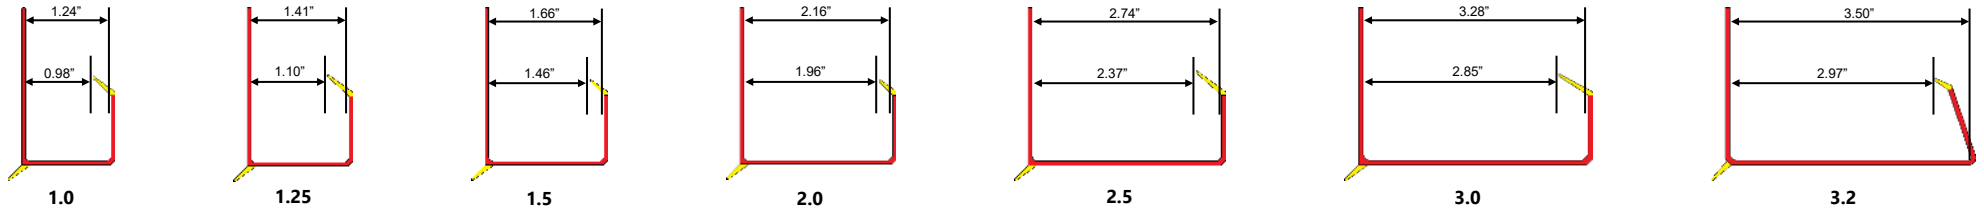

INSTALLATION

Step 1 - Align the Victory Bear J-Channel horizontally at the desired height and check for level. Nail or staple into place.

Step 2 - Align the Quick Clip vertically at desired spacing and check for plumb. Use a 3/4" to 1" nail to affix to the concrete wall through the nail fin.

Step 3 - Install the insulation board per the manufacturer's instructions. Board should be tucked under the Quick Clip "T" section for a tight seal.

Quick Clip seals seams between insulation panels.

J-Channel for horizontal finishing

QUICK CLIP DIMENSIONS

VICTORY BEAR J-CHANNEL

VICTORY BEAR QUICK CLIP

VICTORY BEAR J-CHANNEL PRODUCT INFORMATION

Part Number	Part Name	Pieces Per Box	Ft. Per Box
1540	J-Channel 1.0"	20	200
751	J-Channel 1.25"	20	200
769	J-Channel 1.5"	20	200
1158	J-Channel 1.75"	20	200
1541	J-Channel 2.0"	20	200
1153	J-Channel 2.5"	20	200
1547	J-Channel 2.75"-3.0"	20	200
1560	J-Channel 3.2"	20	200