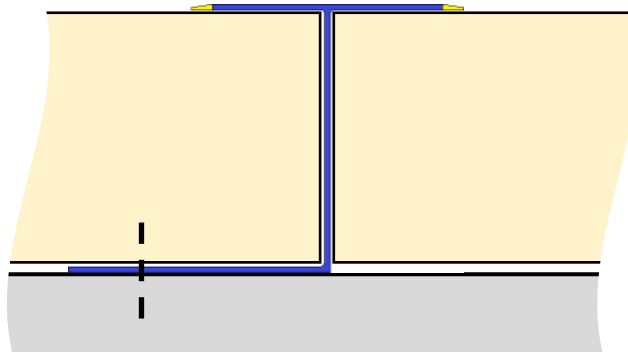

INSTALLATION

Step 1 - Align the Victory Bear J-Channel horizontally at the desired height and check for level. Nail or staple into place.

Step 2 - Align the Quick Clip vertically at desired spacing and check for plumb. Use a 3/4" to 1" nail to affix to the concrete wall through the nail fin.

Step 3 - Install the insulation board per the manufacturer's instructions. Board should be tucked under the Quick Clip "T" section for a tight seal.

Quick Clip seals seams between insulation panels.