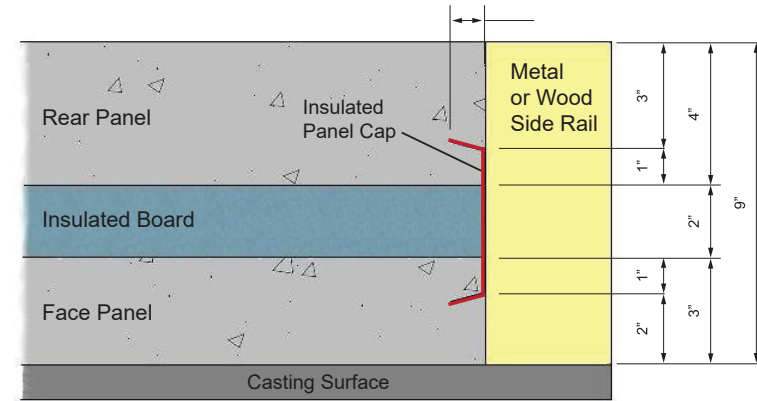

# INSULATED PANEL CAP (IPC)

Let Victory Bear help you protect your insulated panels. Victory Bear's Insulated Panel Cap was designed to help protect the insulation and cavity in sandwich panels from the possibility of moisture penetration.

## NEED INSTALLED PIC

#### Easy Installation

-IPC simply attaches to the side rail with the adhesive tape, prior to the pour.