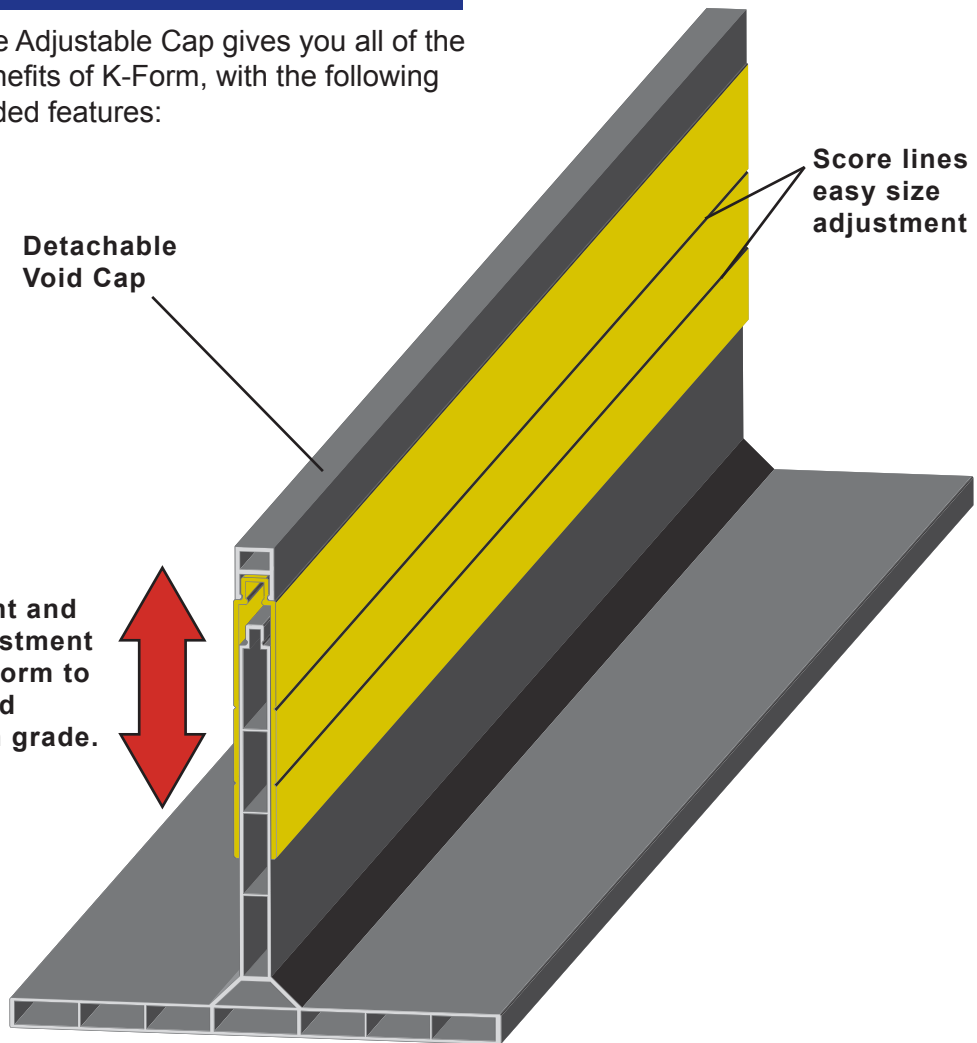

NEW From Victory Bear!

K-FORM ADJUSTABLE CAP

Now, installing K-Form directly on grade is easier than ever before with the new Adjustable Cap from Victory Bear!

Simply install the K-Form body on grade, adjust the cap height and angle to the desired level, and attach the cap to the body with a screw or other fastener.

Features & Benefits

The Adjustable Cap gives you all of the benefits of K-Form, with the following added features:

Detachable
Void Cap

Score lines for
easy size
adjustment

Easy height and
angle adjustment
allows K-Form to
be installed
directly on grade.