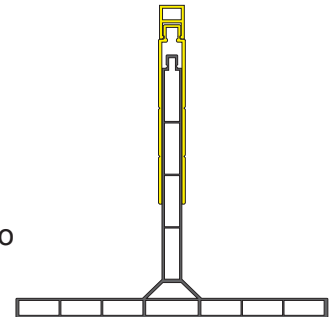

NEW From Victory Bear!

K-FORM ADJUSTABLE CAP

Now, installing K-Form directly on grade is easier than ever before with the new Adjustable Cap from Victory Bear!

Simply install the K-Form body on grade, adjust the cap height and angle to the desired level, and attach the cap to the body with a screw or other fastener.

Features & Benefits

The Adjustable Cap gives you all of the benefits of K-Form, with the following added features:

Detachable
Void Cap

Score lines for
easy size
adjustment

Easy height and
angle adjustment
allows K-Form to
be installed
directly on grade.